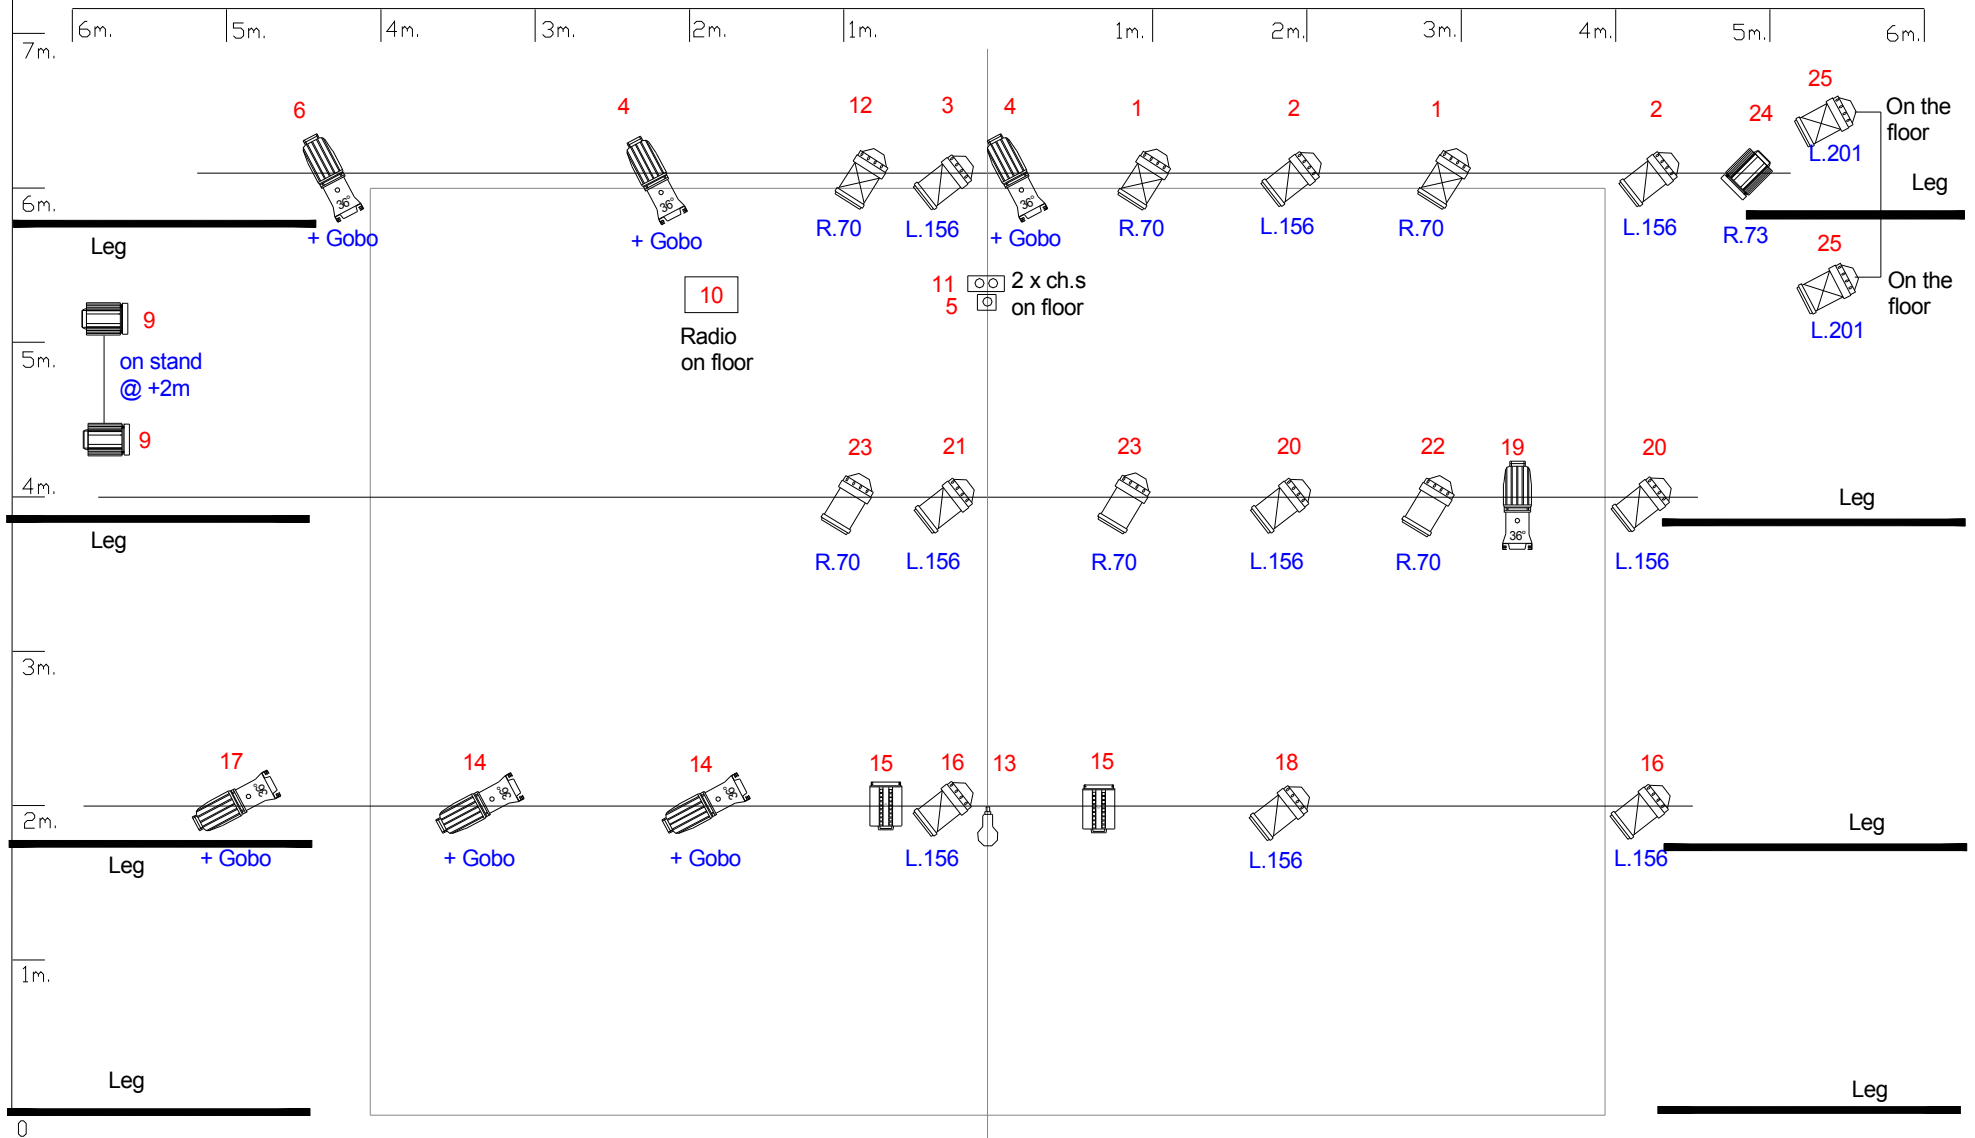

BLACK CURTAIN AT THE BACK 8m. OR MORE IF POSSIBLE FROM FRONT OF STAGE.

* "The Convent" by Jo Strømgren Kompani. *

Lighting Design by Stephen Rolfe
 E-mail: stephenrf@gmail.com
 Mobile: (+47) 901 68 766

Key

	CP 60 Parcan x 3		1Kw. Fresnel x 8
	CP 61 Parcan x 9		36* Source Four Profile x 7
	CP 62 Parcan x 5		